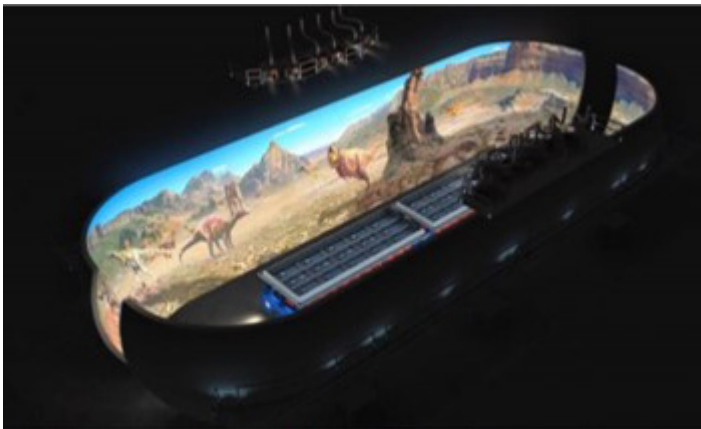

DYNAMIC TRAM SIMULATOR

Put your guest in the center of the action as they're immersed in a surround video projection system - filled room the DYNAMIC TRAM SIMULATOR. Designed to transport guests into any environment or story, this easy to theme system provides all the show elements needed to make an unrivaled attraction. Our motion base tram provides the most realistic experience possible giving your guests an adrenaline packed adventure they won't soon forget.

DYNAMIC
ATTRACTIVEIONS

FEATURES

GENERAL FEATURES

- Every rider has a great view
- Multi-Projector system
- Multiple edge-blended video projection
- Multi-channel sound system installed in vehicles
- Electric and pneumatic motion control
- Special effects packages available
- Wraparound projection screen
- 3D Digital media
- Onboard audio & video screens

SPECIAL EFFECTS

- Wind
- Water Mist
- Vibration

STANDARD CAPACITY

- Vehicles shown are 60 passengers each
- 1, 2, or 3 Vehicle configuration available

IMMERSIVE ENVIROMENT

- Riders are surrounded with high definition 2D & 3D imagery. The screen envelops the vehicles creating a fully immersive enviroment. Action can come from all sides, creating endless story possibilities.